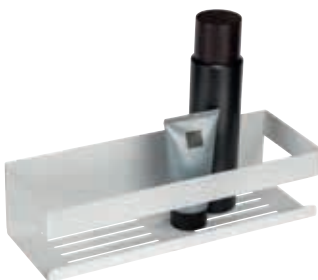

Art.No.:	GTIN:	SU:	Size:	Details:
25999100	456163	2	14 x 7 x 12.5 cm	weiß/white

Turbo-Loc® Edelstahl Wandablage Genova White
Turbo-Loc® Stainless Steel Wall Shelf Genova White

Karte
Card