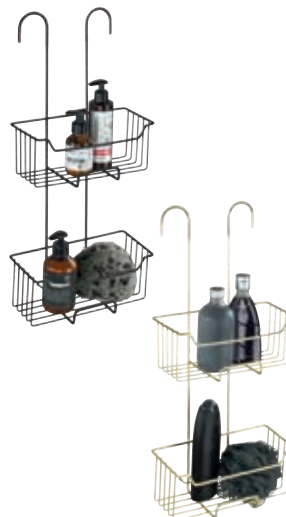

Banderole

Made of high quality stainless steel. For hanging to the shower- and bathmixer.

Roll strip

Art.No.: 25937100 GTIN: 436004 SU: 2 Size: 25 x 14 x 36 cm Details: gold

Edelstahl Thermostat-Dusch-Caddy Milo, 2 Etagen
2-Tier Stainless Steel Thermostat-Shower Caddy Milo